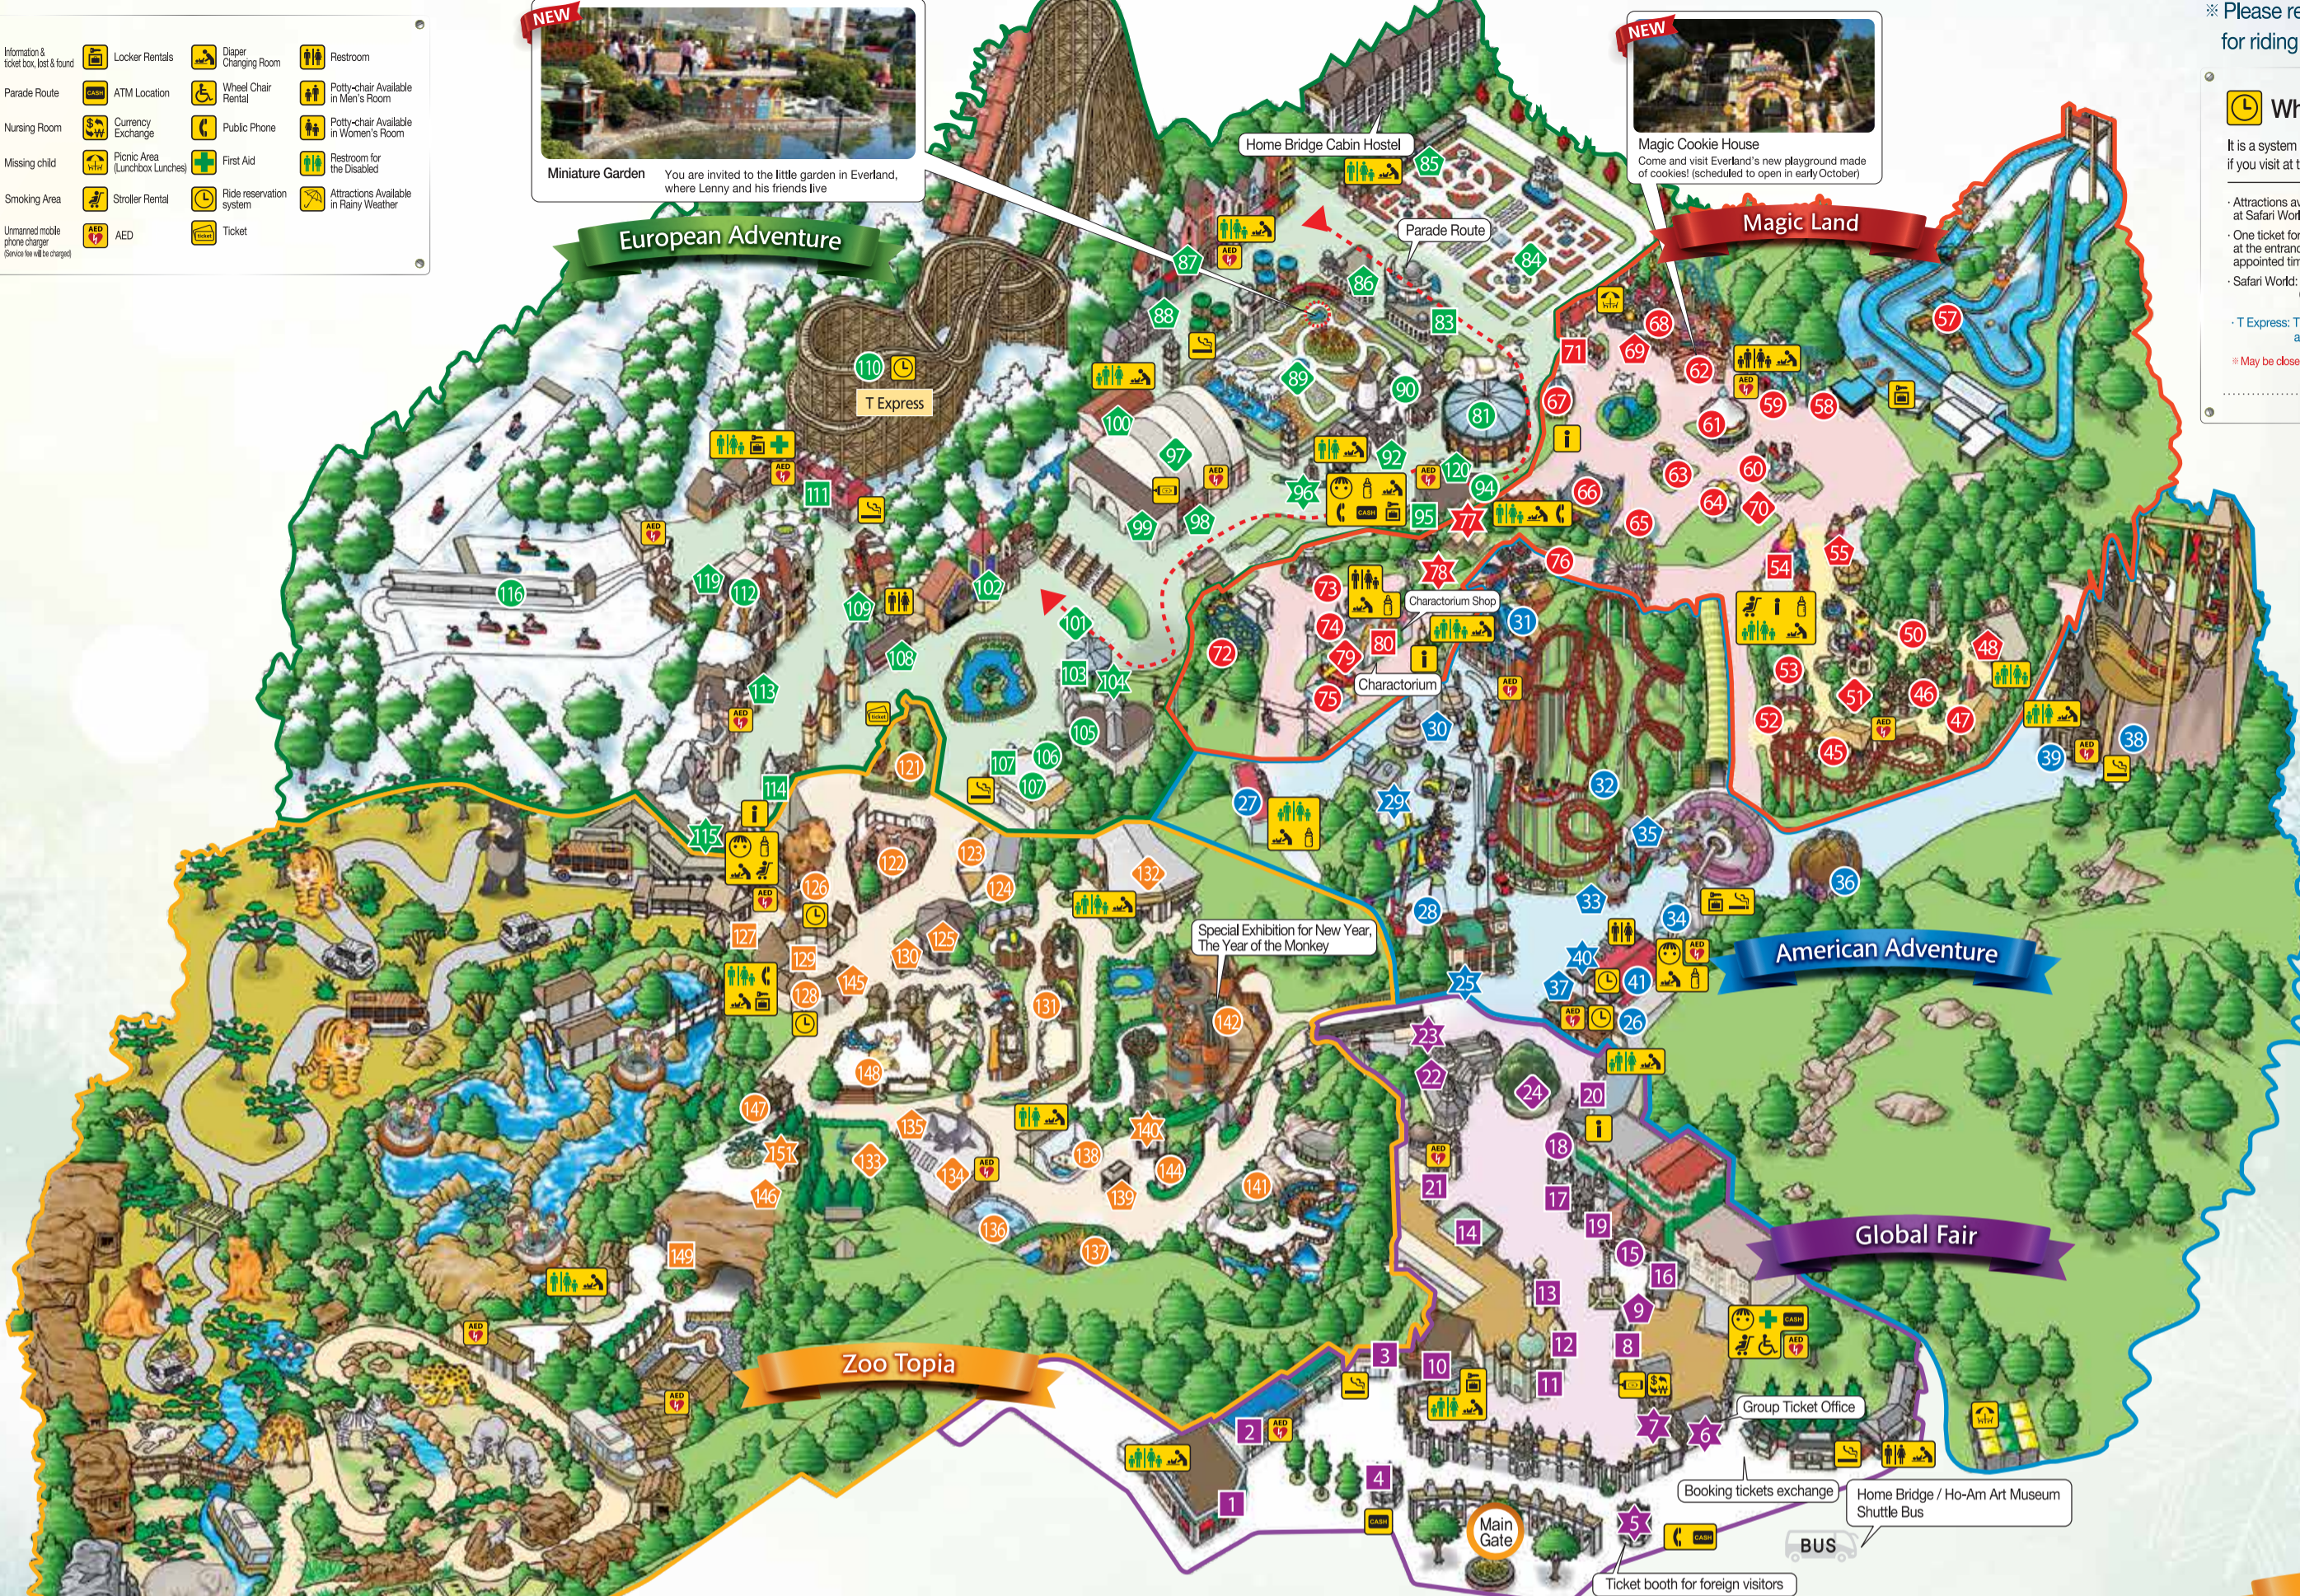

What is a Ride reservation system?

TAX FREE Purchase of goods worth 30,000 won or higher is subject to a tax refund

- Information & ticket box, lost & found
- Locker Rentals
- Diaper Changing Room
- Restroom
- Parade Route
- ATM Location
- Wheel Chair Rental
- Potty-chair Available in Men's Room
- Nursing Room
- Currency Exchange
- Public Phone
- Potty-chair Available in Women's Room
- Missing child
- Plenic Area (Lunchbox Lunches)
- First Aid
- Restroom for the Disabled
- Smoking Area
- Stroller Rental
- Ride reservation system
- Attractions Available in Flurry Weather
- Unmanned mobile phone charger
- AED
- Ticket

Global Fair

Attraction

- 13 K-pop Hologram : A live hologram concert by artists from YG Entertainment
- 18 Pororo 3D Adventure : A 3-D movie of Pororo's space travel

Performance / Exhibition Facility

- 24 Magic Tree : A giant magic tree

Amenities

- 5 Information Center : ticket booth for foreign visitors and Star Package ticketing
- 6 Annual Membership Service Center : Information about membership and registration for annual memberships
- 7 Guest Service Center : Customer service lounge, bank, first aid, center for lost children, stroller/wheelchair rentals, lost and found, and group tour locator service
- 27 Human sky : Travel from Global Fair to Zootopia (2-seater)

Shopping

- 1 Ever Blossom : Living items such as candles, air fresheners, aroma candles, coffee & teas
- 2 Ever Mart : Convenience food, beverages, cookies and snacks
- 3 Ever Fit : Bearpole Outlet
- 4 Main Gate Gift Shop : A range of character products located near the Main Gate
- 8 Tower Photo : Photo accessories (Photo print-out of cellular phone)
- 10 Maharaja Store : Etude House cosmetics shop
- 11 Tulle House : The Face Shop cosmetics shop
- 12 Lacium Memorium : Everland's character general store, including stationary, toys, dolls and souvenirs (Nature Republic cosmetics shop)
- 13 Magic Gift : Monsoon, Accessorize, Cath Kidston brand stores
- 14 Candy & Cookie : Sweet candies, chocolate, cookies and various snacks
- 16 K-pop Store : Celebrity character shop including Psy, Big Bang and 2NE1
- 17 8 Seconds : Clothing shop
- 19 Pororo Shop : A range of Pororo character products
- 20 Line Friends Store : A range of character products of the global mobile messenger LINE
- 21 Grand Emporium : Everland's character general superstore, including stationary, toys, dolls and souvenirs

Restaurant

- 9 Venezia Restaurant : Italian Pork Outlet, Combination Pizza, White Cream Spaghetti, etc.
- 22 Oriental Restaurant : "Salad Bar of Chef Lenny" limited operation(-1/31) Gongju beef soup, Pork outlet & Fried shrimp(2/1-)