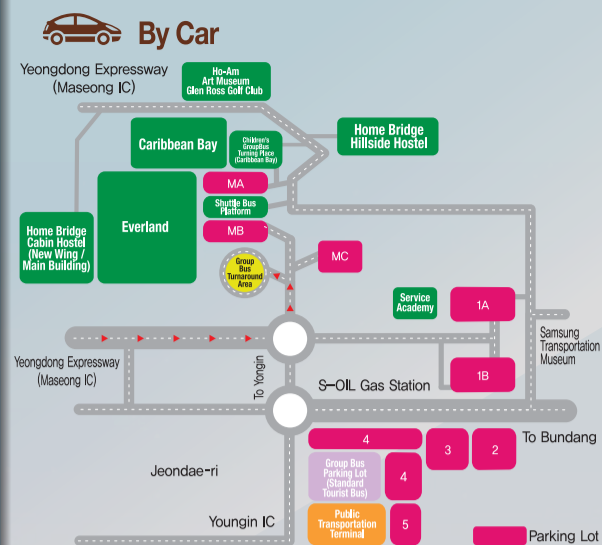

Transportation Guide

Public Transportation (Bus, Subway)

1. **<Standard Tourist Bus>**
2. Gangnam, Sinnonhyeon Station, Yangjae Station, Yeongdeungpo, Sindorim (World Travel 82-1599-3237)
   - Hongdae, Seoul City Hall, Dongdaemun, Gangnam Station, Mia (Operates on the weekend) (Daesung Travel 82-32-322-7001)
   - Sinchon (Hongik Travel 82-2-3141-8500)
   - Sadang, Bulgwang (S Dream Tour 82-2-780-9161)
   - Hagye, Guri, Mokdong, Omokgyo (Daewon Travel 82-2-2201-7710)
   - Geumjeong, Anyang, Suwon, Ansan (World Travel 82-1599-3237)
   - Cheonan, Tangeong, Incheon (World Travel 82-1599-3237)
3. **<Red Bus>**
4. No. 5700 at Gangbyeon Station, Jamsil-Songpa, Pangyo (Gyeongnam Passenger 82-31-338-4834)
   - No. 5002 at Sinnonhyeon Station, Gangnam Station, Yangjae Station (Gyeongnam Passenger 82-31-338-4834)
   - No. 1113 at Gangbyeon Station, Cheonho Station, Gangdong Station, Gwangju (Daewon Express 82-31-338-1116)
   - No. 1500-2 at Sadang Station, Nambu Terminal, Bundang (Seohyeon) (Daewon Express 82-31-338-1116)
5. **<Intra-city Bus>**
6. No. 66, 66-4 at Suwon Station, Aji University, Yeongtong, Singal (Gyeongnam Passenger 82-31-338-4834)
   - No. 670 at Gwanggyo, Sujik, Jukjeon, Dongbaek (Gyeongnam Passenger 82-31-338-4834)
7. **<Intercity Direct Bus>**
8. No. 8862 at Incheon-Singal (Gyeongnam Passenger 82-31-338-4834)
   - No. 8839 at Incheon-Pyeongchon (Beomyeong Station)-Singal (Gyeongnam Passenger 82-31-338-4834)
   - No. 8478 for Goyang (Baekseok, Hwajeong)-Bucheon-Singal (Gyeongnam Passenger 82-31-338-4834)
9. **<Light Rail>**
10. Transfer at Giheung (Bundang Line) to Jeondae (Yongin Everline)
    - Operating hours based on Everland Jeondae Station schedule: First train 05:30 am; last train 10:30 pm
    - Operating intervals: 6-10 minutes

※ Note: The Everland parking lot is free for visitors. Please be informed that we have no legal responsibility on any losses, stolen items or damages that occur in the parking lot.

Everland Resort Facility Guide

Attraction

Riding Restrictions	No.	Name	Remarks
General Use	27	Game Plaza	
	39	Game Adventure	
	41	Pride in Korea (4D screen excluded)	
	53	Snapper & Lisa's Hideaway	
	59	Gamepia	
	94	Jubilee Carnival	
	112	Alpine Carnival	
	124	Patting Zoo	
	124	Dark forest	
	131	Animal Wonder World	
	136	Penguin & Sea Lions	
	137	Wild Beast	
	138	Polar Bear House	
	141	Bird Paradise	
	142	Friendly Monkey Valley	
	144	Canine Village	
	146	Friendly Ranch	
	15	K-pop Hologram (YG at Everland)	
	18	Pororo 3D Adventure	
	74	Spooky Fun House	
Underage	90	THOMAS & FRIENDS Festival Train	
	121	Animal Riding	
	126	Safari World	
	64	Robot Car	
	65	Boong Boong Car	
	76	Kingdom of Cars	
	50	Flying Rescue	
	46	Play Yard	Closed at Winter Time
	52	Lily Dance	
	60	Flash Pang Pang	
100cm	61	Peter Pan	
	63	Flying Elephant	
	67	Sky Dancing	
	75	Dancing Plane	
	61	Royal Jubilee Carousel	
	147	Lost Valley	
	45	Racing Coaster	
	68	Magic Swing	

Attraction